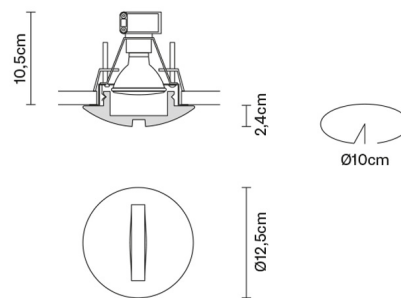

FARETTI

**D27F0300**

*Pamio Design / Luca Scacchetti*

**Description**

Downlight with transparent crystal diffuser.

**Dimensions**

**Voltage**

220-240V

**Socket**

1xGU10

**Material**

Crystal glass

**Light source and alternative bulbs**

cod. A11105C01

GU10 1x7W - LED  
Max Watt. 50W

**Available diffuser colours**

- Transparent
- Other colours available

**Not included accessories**

Bulb

**In the same family**

**Weight Lamp**

Net: 0.76 kg

**Packaging**

Gross weight: 0.88 kg  
Volume: 0.008 m<sup>3</sup>  
Number of boxes: 1