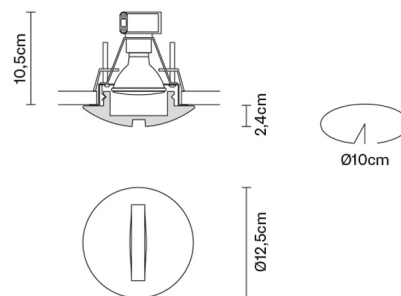

FARETTI

D27F0301

Pamio Design / Luca Scacchetti

Description

Downlight with satin crystal diffuser.

Dimensions

Voltage

220-240V

Socket

1xGU10

Material

Crystal glass

Light source and alternative bulbs

cod. A11105C01

GU10 1x7W - LED
Max Watt. 50W

Available diffuser colours

Lazar

Weight Lamp

Net: 0.76 kg

Packaging

Gross weight: 0.88 kg
Volume: 0.008 m³
Number of boxes: 1

Lei

Lui

Rombo