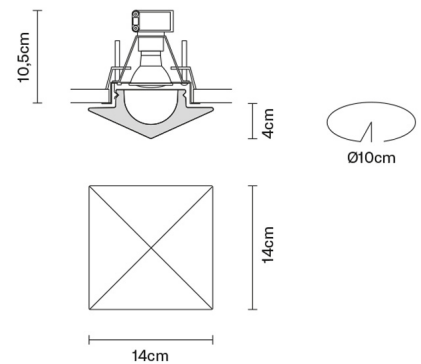

FARETTI

D27F0700

Pamio Design / Luca Scacchetti

Description

Downlight with transparent crystal diffuser.

Dimensions

Voltage

220-240V

Socket

1xGU10

Material

Crystal glass

Light source and alternative bulbs

cod. A11105C01

GU10 1x7W - LED
Max Watt. 50W

Available diffuser colours

Packaging

Gross weight: 1.18 kg
Volume: 0.008 m³
Number of boxes: 1

Specs

IP20
IP44