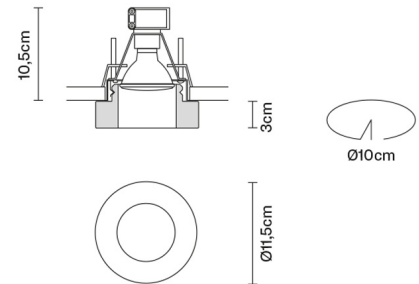

FARETTI

D27F1300

Pamio Design / Luca Scacchetti

Description

Downlight with transparent crystal diffuser.

Dimensions

Voltage

220-240V

Socket

1xGU10

Material

Crystal glass

Light source and alternative bulbs

cod. A11105C01

GU10 1x7W - LED
Max Watt. 50W

Available diffuser colours

Transparent

Not included accessories

Bulb

In the same family

Weight Lamp

Net: 0.84 kg

Packaging

Gross weight: 0.96 kg
Volume: 0.008 m³
Number of boxes: 1

Specs

IP20