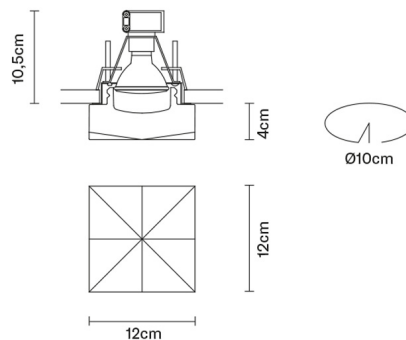

FARETTI

D27F2800

Pamio Design / Luca Scacchetti

Description

Downlight with transparent crystal diffuser.

Dimensions

Voltage

220-240V

Socket

1xGU10

Material

Crystal glass

Light source and alternative bulbs

cod. A11105C01

GU10 1x7W - LED
Max Watt. 50W

Available diffuser colours

- Transparent
- Other colours available

Not included accessories

Bulb

In the same family

Blow Cheope Eli Jnat Lazar

Lei Lui Rombo Shivi Tondo

Weight Lamp

Net: 1.15 kg

Packaging

Gross weight: 1.27 kg
Volume: 0.008 m³
Number of boxes: 1

Specs

IP20
IP44