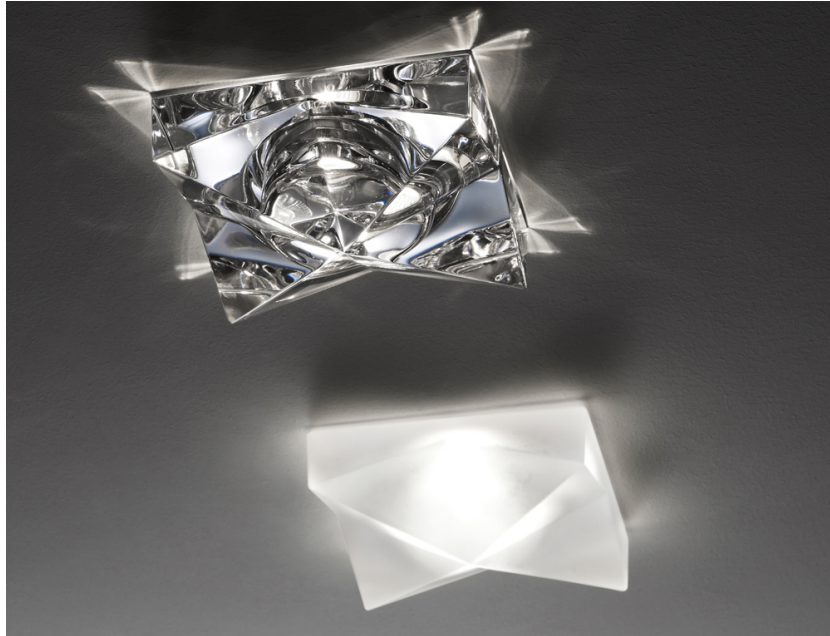

FARETTI

**D27F2801**

*Pamio Design / Luca Scacchetti*

**Description**

Downlight with satin crystal diffuser.

**Dimensions**

**Voltage**

220-240V

**Socket**

1xGU10

**Material**

Crystal glass

**Light source and alternative bulbs**

cod. A11105C01

GU10 1x7W - LED  
Max Watt. 50W

**Available diffuser colours**