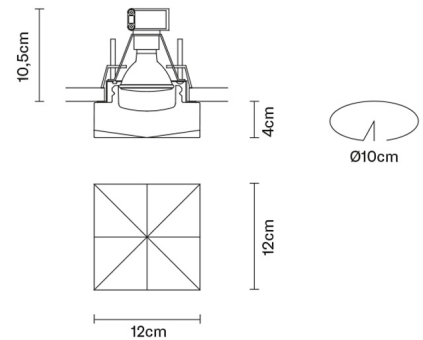

FARETTI

**D27F2801**

*Pamio Design / Luca Scacchetti*

**Description**

Downlight with satin crystal diffuser.

**Dimensions**

**Voltage**

220-240V

**Socket**

1xGU10

**Material**

Crystal glass

**Light source and alternative bulbs**

cod. A11105C01

GU10 1x7W - LED  
Max Watt. 50W

**Available diffuser colours**

- White
- Other colours available

**Not included accessories**

Bulb

**In the same family**

**Weight Lamp**

Net: 1.15 kg

**Packaging**

Gross weight: 1.27 kg  
Volume: 0.008 m<sup>3</sup>  
Number of boxes: 1