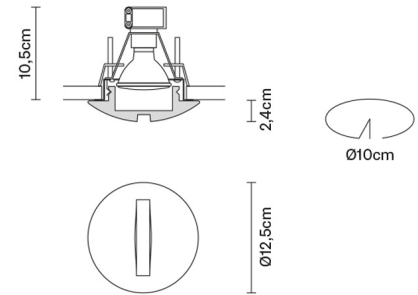

FARETTI

**D27F3301**

*Pamio Design / Luca Scacchetti*

**Description**

Downlight with satin crystal diffuser.

**Dimensions**

**Voltage**

500mA

**Not included accessories**

Driver

**Weight Lamp**

Net: 0.85 kg

**Packaging**

Gross weight: 0.97 kg  
Volume: 0.008 m<sup>3</sup>  
Number of boxes: 1

**Specs**

IP20   
IP44