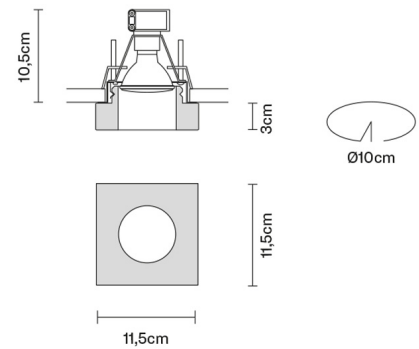

FARETTI

**D27F4035**

*Pamio Design / Luca Scacchetti*

**Description**

Downlight with transparent crystal diffuser with polished stainless steel shade.

**Dimensions**

**Voltage**

500mA

**Not included accessories**

Driver

**Weight Lamp**

Net: 1.11 kg

**Packaging**

Gross weight: 1.23 kg  
Volume: 0.008 m<sup>3</sup>  
Number of boxes: 1

**Specs**

IP20