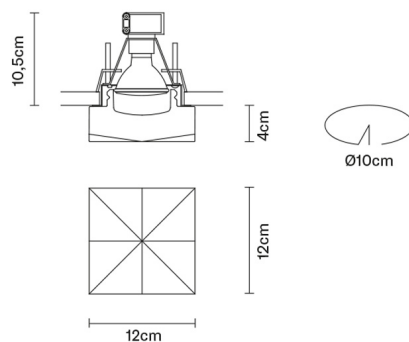

FARETTI

D27F4900

Pamio Design / Luca Scacchetti

Description

Downlight with transparent crystal diffuser.

Dimensions

Voltage

500mA

Not included accessories

Driver

Weight Lamp

Net: 1 kg

Packaging

Gross weight: 1.12 kg
Volume: 0.008 m³
Number of boxes: 1

Specs

IP20
IP44