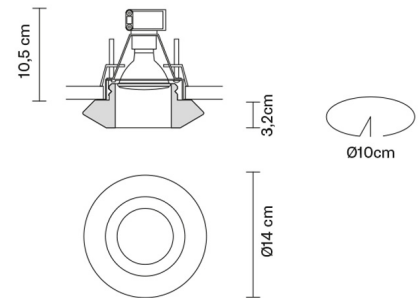

FARETTI

D27F5900

Pamio Design / Luca Scacchetti

Description

Downlight with transparent crystal diffuser.

Dimensions

Voltage

500mA

Not included accessories

Driver

Weight Lamp

Net: 0.93 kg

Packaging

Gross weight: 1.05 kg
Volume: 0.008 m³
Number of boxes: 1

Specs

IP20