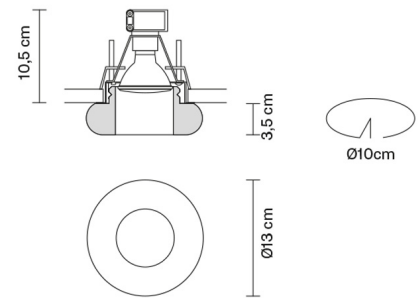

FARETTI

D27F6100

Pamio Design / Luca Scacchetti

Description

Downlight with transparent crystal diffuser.

Dimensions

Voltage

220-240V

Socket

1xGU10

Material

Crystal glass

Light source and alternative bulbs

cod. A11105C01

GU10 1x7W - LED
Max Watt. 50W

Available diffuser colours

- Transparent
- Other colours available

Not included accessories

Bulb

In the same family

Weight Lamp

Net: 1.2 kg

Packaging

Gross weight: 1.32 kg
Volume: 0.008 m³
Number of boxes: 1

Specs

IP20