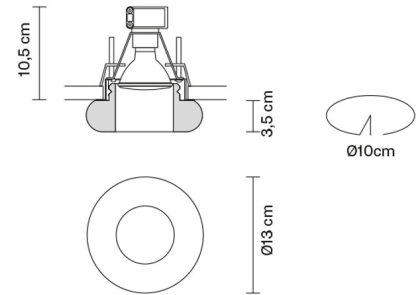

FARETTI

**D27F6401**

*Pamio Design / Luca Scacchetti*

**Description**

Downlight with satin crystal diffuser.

**Dimensions**

**Voltage**

500mA

**Not included accessories**

Driver

**Weight Lamp**

Net: 0.9 kg

**Packaging**

Gross weight: 1.02 kg  
Volume: 0.008 m<sup>3</sup>  
Number of boxes: 1

**Specs**

IP20