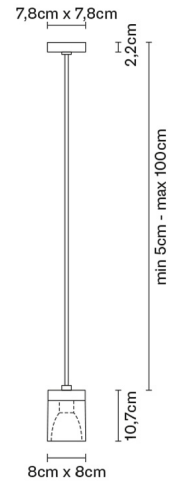

CUBETTO
D28A0102

Pamio Design

Description

Pendant lamp with glass diffuser made of black glass sandblasted inside. Polished chrome-plated metal structure.

Voltage

220-240V

Socket

1xGU10

Light source and alternative bulbs

cod. A11105C01

GU10 1x7W - LED
Max Watt. 50W

Not included accessories

Bulb

Weight Lamp

Net: 1.63 kg

Packaging

Gross weight: 2.61 kg
Volume: 0.035 m³
Number of boxes: 1

Specs

IP20

Dimensions

Material

Glass - Metal

Available diffuser colours

- Black
- Other colours available