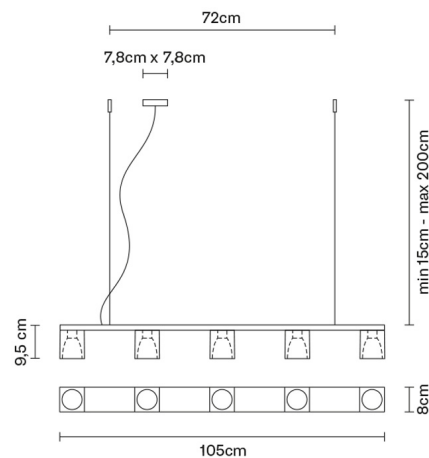

### Packaging

Gross weight: 8.66 kg  
Volume: 0.055 m<sup>3</sup>  
Number of boxes: 1

### Dimensions