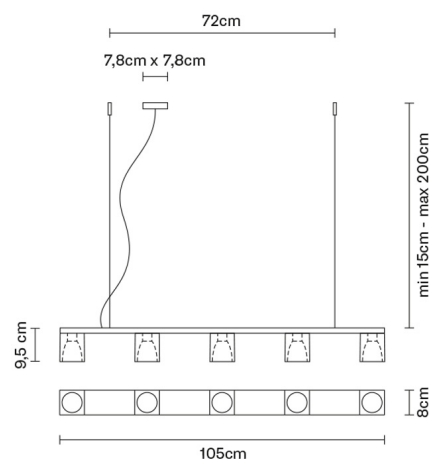

CUBETTO
D28A0600

Pamio Design

Description

Pendant lamp with glass diffusers made of crystal, sandblasted inside. Polished chrome-plated metal structure.

Voltage

220-240V

Socket

5xGU10

Light source and alternative bulbs

cod. A11105C01

GU10 5x7W - LED
Max Watt. 5x50W

Not included accessories

Bulb

Weight Lamp

Net: 7.28 kg

Packaging

Gross weight: 8.65 kg
Volume: 0.055 m³
Number of boxes: 1

Specs

IP20

Dimensions

Material

Crystal glass - Metal

Available diffuser colours

- Transparent
- Other colours available