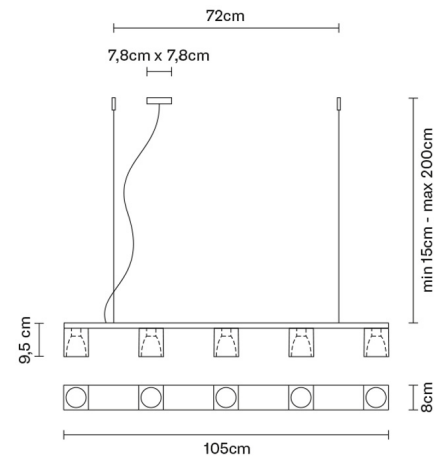

CUBETTO
D28A0601

Pamio Design

Description

Pendant lamp with glass diffuser made of white glass sandblasted inside. Polished chrome-plated metal structure.

Voltage

220-240V

Socket

5xGU10

Light source and alternative bulbs

cod. A11105C01

GU10 5x7W - LED
Max Watt. 5x50W

Not included accessories

Bulb

Weight Lamp

Net: 7.28 kg

Packaging

Gross weight: 8.65 kg
Volume: 0.055 m³
Number of boxes: 1

Specs

IP20

Dimensions

Material

Glass - Metal

Available diffuser colours

- White
- Other colours available