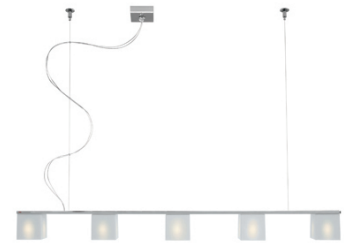

CUBETTO
D28A0601

Pamio Design

Description

Pendant lamp with glass diffuser made of white glass sandblasted inside. Polished chrome-plated metal structure.

Voltage

220-240V

Socket

5xGU10

Light source and alternative bulbs

cod. A11105C01

GU10 5x7W - LED
Max Watt. 5x50W

Not included accessories

Bulb

Weight Lamp

Net: 7.28 kg

Packaging

Gross weight: 8.65 kg
Volume: 0.055 m³
Number of boxes: 1

Specs

IP20

Dimensions

Material

Glass - Metal

Available diffuser colours

- White
- Other colours available