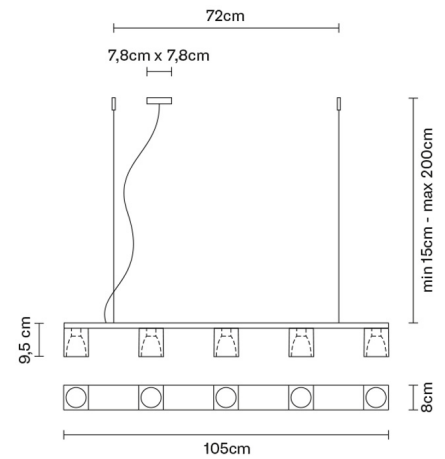

CUBETTO D28A0602

Pamio Design

Description

Pendant lamp with glass diffuser made of black glass sandblasted inside. Polished chrome-plated metal structure.

Dimensions

Voltage

220-240V

Socket

5xGU10

Light source and alternative bulbs

cod. A11105C01

GU10 5x7W - LED
Max Watt. 5x50W

Material

Glass - Metal

Available diffuser colours

- Black
- Other colours available

Available structure colours

- Chrome

Not included accessories

Bulb

Weight Lamp

Net: 7.28 kg

Packaging

Gross weight: 8.65 kg
Volume: 0.055 m³
Number of boxes: 1