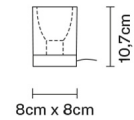

CUBETTO
D28B0300

Pamio Design

Description

Table lamp with glass diffuser made of crystal, sandblasted inside. Polished chrome-plated metal structure.

Dimensions

Voltage

220-240V

Socket

Available structure colours

- Chrome

Not included accessories

Bulb

Weight Lamp

Net: 1.39 kg

Packaging

Gross weight: 1.46 kg
Volume: 0.004 m³
Number of boxes: 1