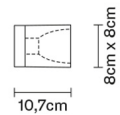

CUBETTO D28G0100

Pamio Design

Description

Wall/ceiling lamp with glass diffuser made of crystal, sandblasted inside. Polished chrome-plated metal structure.

Dimensions

Voltage

220-240V

Socket

Available structure colours

Chrome

Not included accessories

Bulb

Weight Lamp

Net: 1 kg

Packaging

Gross weight: 1.07 kg
Volume: 0.004 m³
Number of boxes: 1