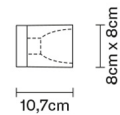

**CUBETTO**  
**D28G0200**

*Pamio Design*

**Description**

Wall/ceiling lamp with glass diffuser made of crystal, sandblasted inside. Polished chrome-plated metal structure.

**Dimensions**

**Voltage**

220-240V

Net: 1.28 kg

**Packaging**

Gross weight: 1.35 kg  
Volume: 0.004 m<sup>3</sup>  
Number of boxes: 1

**Specs**

IP20

**In the same family**