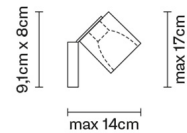

**CUBETTO**  
**D28G0302**

*Pamio Design*

**Dimensions**

**Description**

Wall/ceiling lamp with glass diffuser made of black paste, sandblasted inside. Polished chrome-plated metal structure.

**Voltage**

220-240V

Gross weight: 1.32 kg  
Volume: 0.004 m<sup>3</sup>  
Number of boxes: 1

**Specs**

IP20

**In the same family**