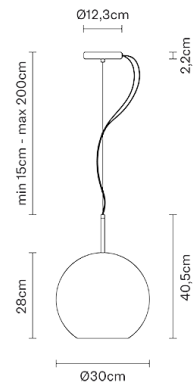

BELUGA ROYAL

D57A5912

Marc Sadler

Dimensions

Description

Pendant lamp with gold metallized glass diffuser and black nickel metal structure.

Voltage

220-240V

Socket

1xE27

Material

Glass - Metal

Light source and alternative bulbs

cod. A10231C01

E27 1x22W - LED
Max Watt. 150W

Available diffuser colours

- Gold
- Other colours available

Available structure colours

- Black chrome

Included accessories

Off-center cable fastener

Not included accessories

Bulb

Weight Lamp

Net: 2.46 kg

Packaging

Gross weight: 6.46 kg
Volume: 0.039 m³
Number of boxes: 2

Specs

ERC IP40

In the same family

Pendant