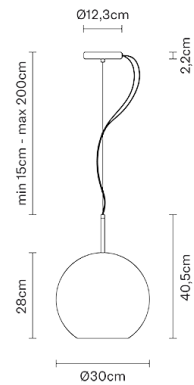

BELUGA ROYAL

D57A5941

Marc Sadler

Description

Pendant lamp with bronze metallized glass diffuser and black nickel metal structure.

Dimensions

Voltage

220-240V

Socket

1xE27

Material

Glass - Metal

Light source and alternative bulbs

cod. A10231C01

E27 1x22W - LED
Max Watt. 150W

Available diffuser colours

- Bronze
- Other colours available

Available structure colours

- Black chrome

Included accessories

Off-center cable fastener

Not included accessories

Bulb

Weight Lamp

Net: 2.46 kg

Packaging

Gross weight: 6.46 kg
Volume: 0.039 m³
Number of boxes: 2

Specs

ERC IP40

In the same family

Pendant