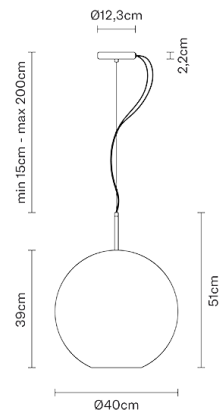

BELUGA ROYAL

D57A6112

Marc Sadler

Dimensions

Description

Pendant lamp with gold metallized glass diffuser and black nickel metal structure.

Voltage

220-240V

Socket

1xE27

Light source and alternative bulbs

cod. A10231C01

E27 1x22W - LED
Max Watt. 150W

Material

Glass - Metal

Available diffuser colours

- Gold
- Other colours available

Available structure colours

- Black chrome

Included accessories

Off-center cable fastener

Not included accessories

Bulb

Weight Lamp

Net: 4.64 kg

Packaging

Gross weight: 8.64 kg
Volume: 0.039 m³
Number of boxes: 2

Specs

ERC IP40

In the same family

Pendant