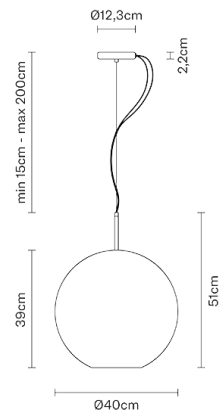

### Weight Lamp

Net: 4.64 kg

### Packaging

Gross weight: 8.64 kg  
Volume: 0.039 m<sup>3</sup>  
Number of boxes: 2

### Dimensions