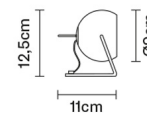

BELUGA COLOUR

D57B0300

Marc Sadler

Dimensions

Description

Table lamp with adjustable transparent crystal diffuser. Polished chrome-plated metal structure.

Voltage

220-240V

Available structure colours

■ Chrome

Not included accessories

Bulb

In the same family

Weight Lamp

Net: 0.92 kg

Packaging

Gross weight: 0.99 kg
Volume: 0.004 m³
Number of boxes: 1

Specs

IP20