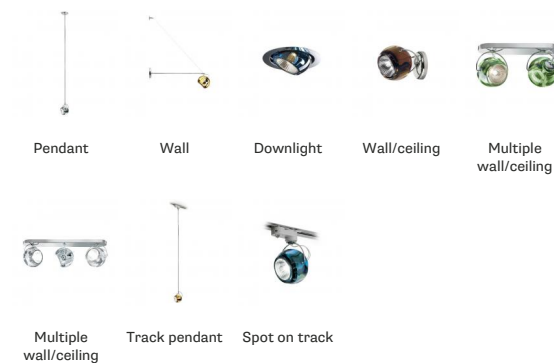

BELUGA COLOUR

D57B0300

Marc Sadler

Dimensions

Description

Table lamp with adjustable transparent crystal diffuser. Polished chrome-plated metal structure.

Voltage

220-240V

Socket

1xGU10

Material

Crystal glass - Metal

Light source and alternative bulbs

cod. A11105C01

GU10 1x7W - LED
Max Watt. 50W

Available diffuser colours

Available structure colours

■ Chrome

Not included accessories

Bulb

In the same family

Weight Lamp

Net: 0.92 kg

Packaging