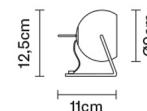

BELUGA COLOUR

D57B0304

Marc Sadler

Dimensions

Description

Table lamp with adjustable varnished crystal yellow painted diffuser. Polished chrome-plated metal structure.

Voltage

220-240V

- Yellow
- Other colours available

Available structure colours

- Chrome

Not included accessories

Bulb

Weight Lamp

Net: 0.92 kg

Packaging

Gross weight: 0.99 kg
Volume: 0.004 m³
Number of boxes: 1

Specs

IP20

In the same family