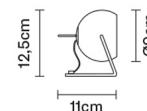

**BELUGA COLOUR**

**D57B0331**

Marc Sadler

**Dimensions**

**Description**

Table lamp with adjustable varnished crystal blue painted diffuser. Polished chrome-plated metal structure.

**Voltage**

220-240V

- Blue
- Other colours available

**Available structure colours**

- Chrome

**Not included accessories**

Bulb

**Weight Lamp**

Net: 0.92 kg

**Packaging**

Gross weight: 0.99 kg  
Volume: 0.004 m<sup>3</sup>  
Number of boxes: 1

**Specs**

IP20

**In the same family**