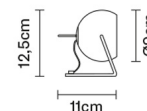

BELUGA COLOUR

D57B0343

Marc Sadler

Dimensions

Description

Table lamp with adjustable varnished crystal green painted diffuser. Polished chrome-plated metal structure.

Voltage

220-240V

- Green
- Other colours available

Available structure colours

- Chrome

Not included accessories

Bulb

Weight Lamp

Net: 0.92 kg

Packaging

Gross weight: 0.99 kg
Volume: 0.004 m³
Number of boxes: 1

Specs

IP20

In the same family