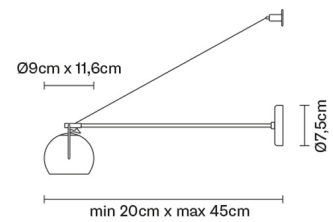

BELUGA COLOUR

D57D0300

Marc Sadler

Description

Wall lamp with adjustable transparent crystal diffuser. Polished chrome-plated metal structure.

Dimensions

Voltage

220-240V

Socket

1xGU10

Material

Crystal glass - Metal

Light source and alternative bulbs

cod. A11105C01

GU10 1x7W - LED
Max Watt. 50W

Available diffuser colours

Available structure colours

■ Chrome

Not included accessories

Bulb

In the same family

Weight Lamp

Net: 1 kg

Packaging

Gross weight: 2 kg
Volume: 0.01 m³
Number of boxes: 1

Specs

IP20