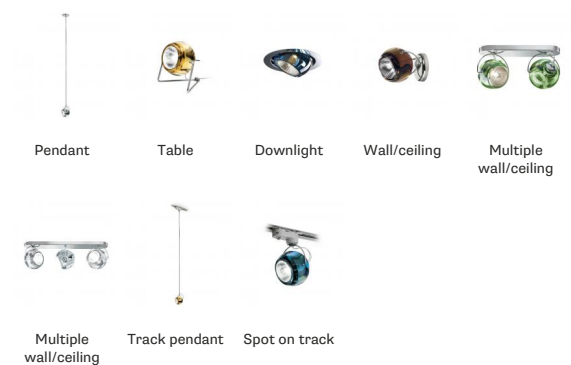

BELUGA COLOUR

D57D0300

Marc Sadler

Description

Wall lamp with adjustable transparent crystal diffuser. Polished chrome-plated metal structure.

Dimensions

Voltage

220-240V

Socket

1xGU10

Material

Crystal glass - Metal

Light source and alternative bulbs

cod. A11105C01

GU10 1x7W - LED
Max Watt. 50W

Available diffuser colours

Available structure colours

■ Chrome

Not included accessories

Bulb

In the same family

Weight Lamp

Net: 1 kg

Packaging