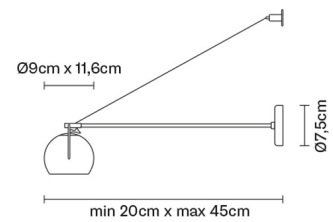

**BELUGA COLOUR**

**D57D0303**

Marc Sadler

**Description**

Wall lamp with adjustable varnished crystal red painted diffuser. Polished chrome-plated metal structure.

**Dimensions**

**Voltage**

220-240V

**Socket**

1xGU10

**Light source and alternative bulbs**

cod. A11105C01

GU10 1x7W - LED  
Max Watt. 50W

**Material**

Crystal glass - Metal

**Available diffuser colours**

- Red
- Other colours available

**Available structure colours**

- Chrome

**Not included accessories**

Bulb

**Weight Lamp**

Net: 1 kg

**Packaging**

Gross weight: 2 kg  
Volume: 0.01 m<sup>3</sup>  
Number of boxes: 1

**Specs**

IP20

**In the same family**