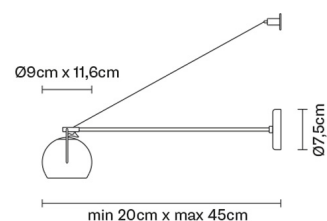

Packaging

Gross weight: 2 kg
Volume: 0.01 m³
Number of boxes: 1

Specs

IP20

Dimensions

Material

Crystal glass - Metal

Available diffuser colours