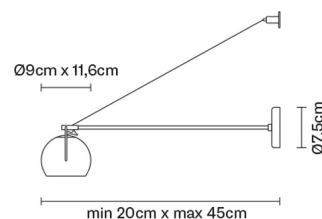

1xGU10

**Light source and alternative bulbs**

cod. A11105C01

GU10 1x7W - LED  
Max Watt. 50W

**Not included accessories**

Bulb

**Weight Lamp**

Net: 1 kg

**Packaging**

Gross weight: 2 kg  
Volume: 0.01 m<sup>3</sup>  
Number of boxes: 1

**Specs**

IP20

**Dimensions**

**Material**

Crystal glass - Metal

**Available diffuser colours**