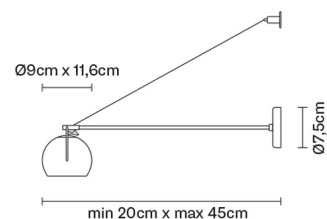

Packaging

Gross weight: 2 kg
Volume: 0.01 m³
Number of boxes: 1

Specs

IP20

Dimensions

Material

Crystal glass - Metal

Available diffuser colours