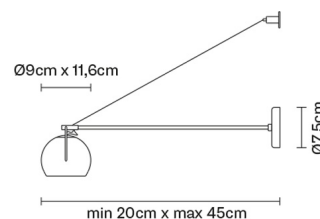

BELUGA COLOUR

D57D0343

Marc Sadler

Description

Wall lamp with adjustable varnished crystal green painted diffuser. Polished chrome-plated metal structure.

Dimensions

Voltage

220-240V

Socket

1xGU10

Light source and alternative bulbs

cod. A11105C01

GU10 1x7W - LED
Max Watt. 50W

Material

Crystal glass - Metal

Available diffuser colours

- Green
- Other colours available

Available structure colours

- Chrome

Not included accessories

Bulb

Weight Lamp

Net: 1 kg

Packaging

Gross weight: 2 kg
Volume: 0.01 m³
Number of boxes: 1

Specs

IP20

In the same family