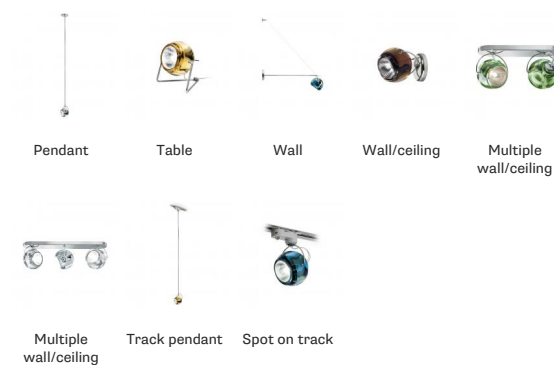

**BELUGA COLOUR**

**D57F0100**

Marc Sadler

**Dimensions**

**Description**

Downlight with adjustable transparent crystal diffuser. Black painted metal structure with polished chrome-plated metal ring.

**Voltage**

**Available diffuser colours**

**Available structure colours**

■ Chrome

**Not included accessories**

Bulb

**In the same family**

**Weight Lamp**

Net: 1.07 kg