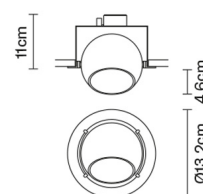

**BELUGA COLOUR**

**D57F0100**

Marc Sadler

**Dimensions**

**Description**

Downlight with adjustable transparent crystal diffuser. Black painted metal structure with polished chrome-plated metal ring.

**Voltage**

220-240V

**Socket**

1xGU10

**Material**

Crystal glass - Metal

**Light source and alternative bulbs**

cod. A11105C01

GU10 1x7W - LED  
Max Watt. 50W

**Available diffuser colours**

**Available structure colours**

■ Chrome

**Not included accessories**

Bulb

**In the same family**

**Weight Lamp**

Net: 1.07 kg

**Packaging**

Gross weight: 1.19 kg  
Volume: 0.008 m<sup>3</sup>  
Number of boxes: 1

**Specs**

IP20