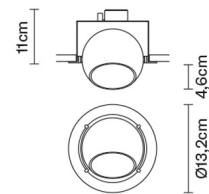

BELUGA COLOUR

D57F0103

Marc Sadler

Description

Downlight with adjustable varnished crystal red painted diffuser. Black painted metal structure with polished chrome-plated metal ring.

Dimensions

Voltage

220-240V

Socket

1xGU10

Material

Crystal glass - Metal

Light source and alternative bulbs

cod. A11105C01

GU10 1x7W - LED
Max Watt. 50W

Available diffuser colours

- Red
- Other colours available

Available structure colours

- Chrome

Not included accessories

Bulb

In the same family

Weight Lamp

Net: 1.07 kg

Packaging

Gross weight: 1.19 kg
Volume: 0.008 m³
Number of boxes: 1

Specs

IP20