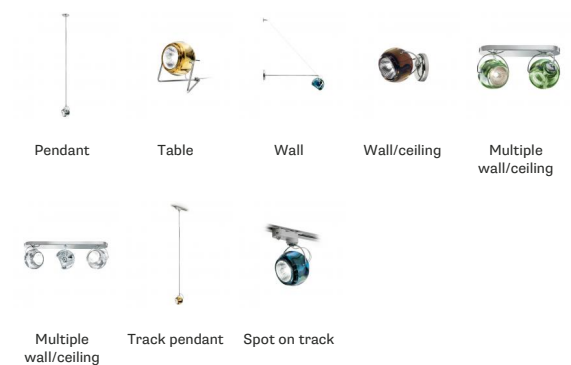

BELUGA COLOUR

D57F0103

Marc Sadler

Description

Downlight with adjustable varnished crystal red painted diffuser. Black painted metal structure with polished chrome-plated metal ring.

Dimensions

Voltage

220-240V

- Red
- Other colours available

Available structure colours

- Chrome

Not included accessories

Bulb

In the same family

Weight Lamp

Net: 1.07 kg