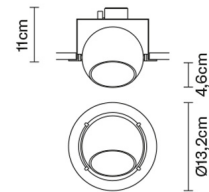

BELUGA COLOUR

D57F0104

Marc Sadler

Dimensions

Description

Downlight with adjustable varnished crystal yellow painted diffuser. Black painted metal structure with polished chrome-plated metal ring.

Voltage

220-240V

Socket

1xGU10

Light source and alternative bulbs

cod. A11105C01

GU10 1x7W - LED
Max Watt. 50W

Material

Crystal glass - Metal

Available diffuser colours

- Yellow
- Other colours available

Available structure colours

- Chrome

Not included accessories

Bulb

Weight Lamp

Net: 1.07 kg

Packaging

Gross weight: 1.19 kg
Volume: 0.008 m³
Number of boxes: 1

Specs

IP20

In the same family