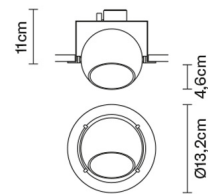

BELUGA COLOUR

D57F0131

Marc Sadler

Description

Downlight with adjustable varnished crystal blue painted diffuser. Black painted metal structure with polished chrome-plated metal ring.

Dimensions

Voltage

220-240V

Socket

1xGU10

Light source and alternative bulbs

cod. A11105C01

GU10 1x7W - LED
Max Watt. 50W

Material

Crystal glass - Metal

Available diffuser colours

- Blue
- Other colours available

Available structure colours

- Chrome

Not included accessories

Bulb

Weight Lamp

Net: 1.07 kg

Packaging

Gross weight: 1.19 kg
Volume: 0.008 m³
Number of boxes: 1

Specs

IP20

In the same family