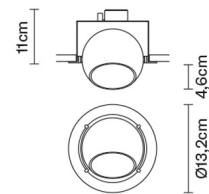

BELUGA COLOUR

D57F0141

Marc Sadler

Description

Downlight with adjustable varnished crystal copper painted diffuser. Black painted metal structure with polished chrome-plated metal ring.

Dimensions

Voltage

220-240V

Socket

1xGU10

Light source and alternative bulbs

cod. A11105C01

GU10 1x7W - LED
Max Watt. 50W

Material

Crystal glass - Metal

Available diffuser colours

- Copper
- Other colours available

Available structure colours

- Chrome

Not included accessories

Bulb

Weight Lamp

Net: 1.07 kg

Packaging

Gross weight: 1.19 kg
Volume: 0.008 m³
Number of boxes: 1

Specs

IP20

In the same family