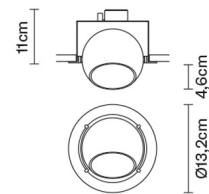

BELUGA COLOUR

D57F0143

Marc Sadler

Description

Downlight with adjustable varnished crystal green painted diffuser. Black painted metal structure with polished chrome-plated metal ring.

Dimensions

Voltage

220-240V

Socket

1xGU10

Light source and alternative bulbs

cod. A11105C01

GU10 1x7W - LED
Max Watt. 50W

Material

Crystal glass - Metal

Available diffuser colours

- Green
- Other colours available

Available structure colours

- Chrome

Not included accessories

Bulb

Weight Lamp

Net: 1.07 kg

Packaging

Gross weight: 1.19 kg
Volume: 0.008 m³
Number of boxes: 1

Specs

IP20

In the same family