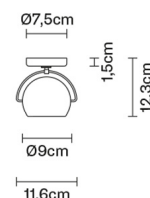

BELUGA COLOUR

D57G1303

Marc Sadler

Description

Wall/ceiling lamp with adjustable varnished crystal red painted diffuser. Polished chrome-plated metal structure.

Dimensions

Voltage

220-240V

Socket

1xGU10

Light source and alternative bulbs

cod. A11105C01

GU10 1x7W - LED
Max Watt. 50W

Material

Crystal glass - Metal

Available diffuser colours

- Red
- Other colours available

Available structure colours

- Chrome

Not included accessories

Bulb

Weight Lamp

Net: 0.88 kg

Packaging

Gross weight: 0.95 kg
Volume: 0.004 m³
Number of boxes: 1

Specs

IP20

In the same family