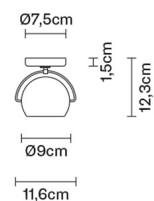

**BELUGA COLOUR**

**D57G1304**

Marc Sadler

**Description**

Wall/ceiling lamp with adjustable varnished crystal yellow painted diffuser. Polished chrome-plated metal structure.

**Dimensions**

**Voltage**

220-240V

**Socket**

1xGU10

**Light source and alternative bulbs**

cod. A11105C01

GU10 1x7W - LED  
Max Watt. 50W

**Material**

Crystal glass - Metal

**Available diffuser colours**

- Yellow
- Other colours available

**Available structure colours**

- Chrome

**Not included accessories**

Bulb

**Weight Lamp**

Net: 0.88 kg

**Packaging**

Gross weight: 0.95 kg  
Volume: 0.004 m<sup>3</sup>  
Number of boxes: 1

**Specs**

IP20

**In the same family**