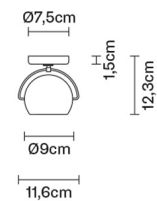

BELUGA COLOUR

D57G1331

Marc Sadler

Dimensions

Description

Wall/ceiling lamp with adjustable varnished crystal blue painted diffuser. Polished chrome-plated metal structure.

Voltage

220-240V

Socket

1xGU10

Light source and alternative bulbs

cod. A11105C01

GU10 1x7W - LED
Max Watt. 50W

Material

Crystal glass - Metal

Available diffuser colours

- Blue
- Other colours available

Available structure colours

- Chrome

Not included accessories

Bulb

Weight Lamp

Net: 0.88 kg

Packaging

Gross weight: 0.95 kg
Volume: 0.004 m³
Number of boxes: 1

Specs

IP20

In the same family