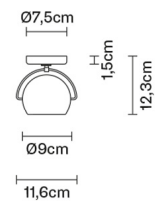

BELUGA COLOUR

D57G1341

Marc Sadler

Description

Wall/ceiling lamp with adjustable varnished crystal copper painted diffuser. Polished chrome-plated metal structure.

Dimensions

Voltage

220-240V

Socket

1xGU10

Light source and alternative bulbs

cod. A11105C01

GU10 1x7W - LED
Max Watt. 50W

Material

Crystal glass - Metal

Available diffuser colours

- Copper
- Other colours available

Available structure colours

- Chrome

Not included accessories

Bulb

Weight Lamp

Net: 0.88 kg

Packaging

Gross weight: 0.95 kg
Volume: 0.004 m³
Number of boxes: 1

Specs

IP20

In the same family