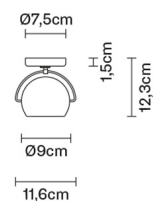

BELUGA COLOUR

D57G1343

Marc Sadler

Dimensions

Description

Wall/ceiling lamp with adjustable varnished crystal green painted diffuser. Polished chrome-plated metal structure.

Voltage

220-240V

Socket

1xGU10

Light source and alternative bulbs

cod. A11105C01

GU10 1x7W - LED
Max Watt. 50W

Material

Crystal glass - Metal

Available diffuser colours

- Green
- Other colours available

Available structure colours

- Chrome

Not included accessories

Bulb

Weight Lamp

Net: 0.88 kg

Packaging

Gross weight: 0.95 kg
Volume: 0.004 m³
Number of boxes: 1

Specs

IP20

In the same family