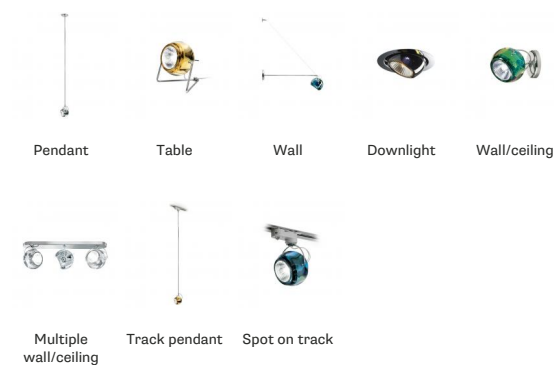

BELUGA COLOUR

D57G2300

Marc Sadler

Description

Wall/ceiling lamp with adjustable transparent crystal diffusers. Polished chrome-plated metal structure.

Dimensions

Voltage

220-240V

Socket

2xGU10

Material

Crystal glass - Metal

Light source and alternative bulbs

cod. A11105C01

GU10 2x7W - LED
Max Watt. 2x50W

Available diffuser colours

Available structure colours

■ Chrome

Not included accessories

Bulb

In the same family

Weight Lamp

Net: 1.94 kg

Packaging