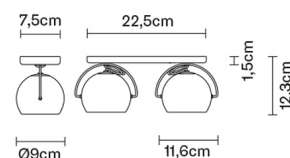

BELUGA COLOUR

D57G2300

Marc Sadler

Description

Wall/ceiling lamp with adjustable transparent crystal diffusers. Polished chrome-plated metal structure.

Dimensions

Voltage

220-240V

Socket

2xGU10

Material

Crystal glass - Metal

Light source and alternative bulbs

cod. A11105C01

GU10 2x7W - LED
Max Watt. 2x50W

Available diffuser colours

Available structure colours

■ Chrome

Not included accessories

Bulb

In the same family

Weight Lamp

Net: 1.94 kg

Packaging

Gross weight: 1.94 kg
Volume: 0.009 m³
Number of boxes: 1

Specs