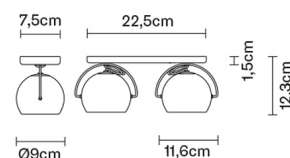

**BELUGA COLOUR**

**D57G2303**

Marc Sadler

**Description**

Wall/ceiling lamp with adjustable varnished crystal red painted diffusers. Polished chrome-plated metal structure.

**Dimensions**

**Voltage**

220-240V

**Socket**

2xGU10

**Light source and alternative bulbs**

cod. A11105C01

GU10 2x7W - LED  
Max Watt. 2x50W

**Material**

Crystal glass - Metal

**Available diffuser colours**

- Red
- Other colours available

**Available structure colours**

- Chrome

**Not included accessories**

Bulb

**Weight Lamp**

Net: 1.94 kg

**Packaging**

Gross weight: 1.94 kg  
Volume: 0.009 m<sup>3</sup>  
Number of boxes: 1

**Specs**

**In the same family**