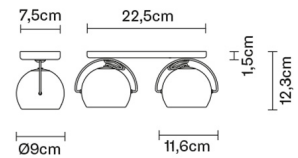

**BELUGA COLOUR**

**D57G2331**

Marc Sadler

**Description**

Wall/ceiling lamp with adjustable varnished crystal blue painted diffusers. Polished chrome-plated metal structure.

**Dimensions**

**Voltage**

220-240V

**Socket**

2xGU10

**Light source and alternative bulbs**

cod. A11105C01

GU10 2x7W - LED  
Max Watt. 2x50W

**Material**

Crystal glass - Metal

**Available diffuser colours**

- Blue
- Other colours available

**Available structure colours**

- Chrome

**Not included accessories**

Bulb

**Weight Lamp**

Net: 1.94 kg

**Packaging**

Gross weight: 1.94 kg  
Volume: 0.009 m<sup>3</sup>  
Number of boxes: 1

**Specs**

**In the same family**