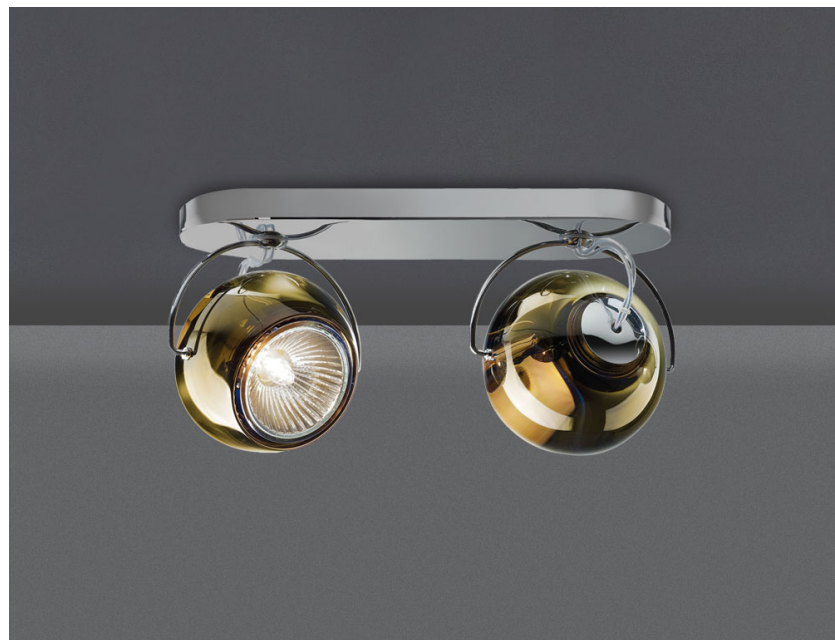

BELUGA COLOUR

D57G2341

Marc Sadler

Description

Wall/ceiling lamp with adjustable varnished crystal copper ainted diffusers. Polished chrome-plated metal structure.

Dimensions

Voltage

220-240V

Socket

2xGU10

Light source and alternative bulbs

cod. A11105C01

GU10 2x7W - LED
Max Watt. 2x50W

Material

Crystal glass - Metal

Available diffuser colours

- Copper
- Other colours available

Available structure colours

- Chrome

Not included accessories

Bulb

Weight Lamp

Net: 1.94 kg

Packaging