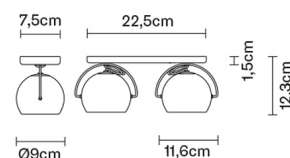

BELUGA COLOUR

D57G2341

Marc Sadler

Description

Wall/ceiling lamp with adjustable varnished crystal copper ainted diffusers. Polished chrome-plated metal structure.

Dimensions

Voltage

220-240V

Socket

2xGU10

Light source and alternative bulbs

cod. A11105C01

GU10 2x7W - LED
Max Watt. 2x50W

Material

Crystal glass - Metal

Available diffuser colours

- Copper
- Other colours available

Available structure colours

- Chrome

Not included accessories

Bulb

Weight Lamp

Net: 1.94 kg

Packaging

Gross weight: 1.94 kg
Volume: 0.009 m³
Number of boxes: 1

Specs

In the same family